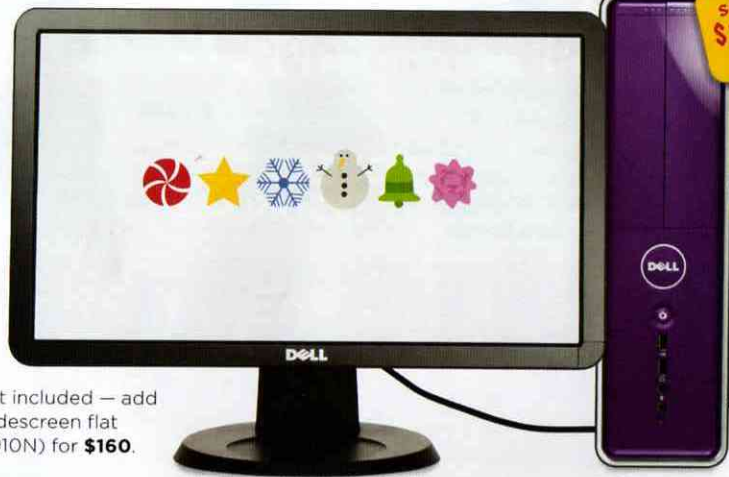

PACKED WITH VALUE, LOADED WITH STYLE.

Windows®. Life without Walls™.
Dell recommends Windows 7.

18.5"

Monitor not included — add an 18.5" widescreen flat panel (IN1910N) for $160.

Shown in Plum Purple — your choice of 7 colors for $20.

STARTING PRICE ~~$507~~

$349 or as low as $15/mo.^Δ

-Value Code: **00394-DDPHRE1**

Enjoy a space-saving tower and color options that reflect your style.

DELL™ INSPIRON™ 537s

- Intel® Pentium® Processor E5300
- Genuine Windows® 7 Home Premium
- 4GB Memory*; 320GB* Hard Drive
- 15 Months of McAfee SecurityCenter
- Monitor Not Included
- Piano Black Comes Standard

★★★★★ Intel's Processor Rating*

Offer ends 12/2.

LIMITED TIME ONLY!

STARTING PRICE ~~$707~~

$499 or as low as $15/mo.^Δ

-Value Code: **00394-DDPHRE2**

For small spaces and tight budgets, this PC is the perfect fit.

DELL INSPIRON 537s

- Intel® Pentium® Processor E5300
- Genuine Windows® 7 Home Premium
- 4GB Memory*; 500GB* Hard Drive
- Dell 20" Widescreen Flat Panel (ST2010)
- 15 Months of McAfee SecurityCenter
- Piano Black Comes Standard

★★★★★ Intel's Processor Rating*

Offer ends 11/27.